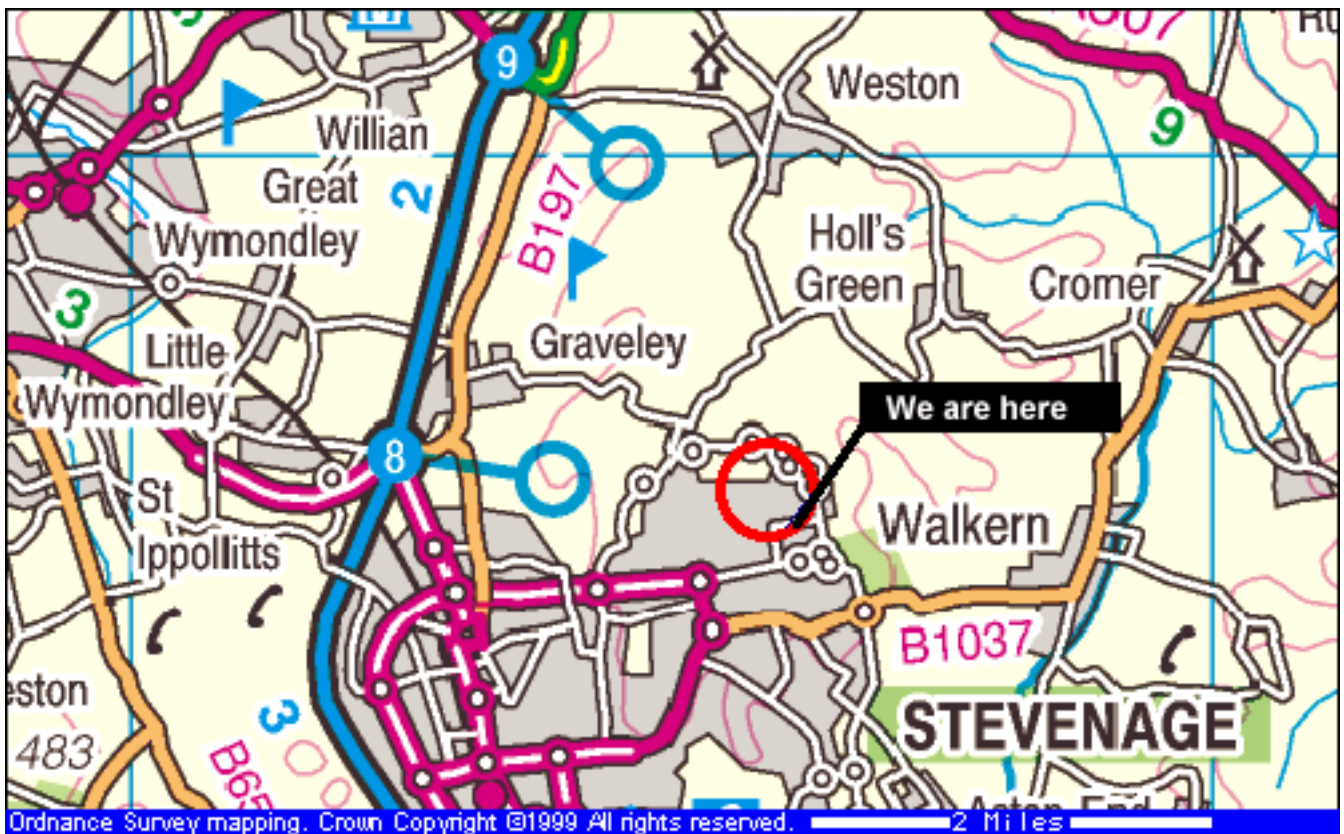

Road Map of Stevenage Area

[Click here for local roadmap](#) | [Click here for directions](#)

Road Map of Stevenage Area

[Click here for directions](#)

Directions to 2001

From the North or South

Leave the A1(M) at Junction 8. (Stevenage North).

*At the roundabout follow signs A602 Stevenage.

Straight on at next roundabout (Lister hospital on your left).

At next roundabout turn left (A1072 - Martins Way) signposted Pin Green.

**In approximately ½ mile carry straight on at roundabout and in a further ¼ mile carry straight on at next roundabout.

From the West (Luton & Hitchin)

Approach Stevenage on the A602. This road goes under the A1(M) at Junction 8.

Follow directions from A1 above.(*)

From the South East (Stansted & Hertford)

Approach Stevenage from the direction of Hertford.

Follow signs to Town Centre/Railway Station and then A1(M) North /A602 Hitchin.

On leaving 'Old Town' via Lytton Way, turn right at the A1072 Gunnelwood Road/Martins Way roundabout - signposted Pin Green.