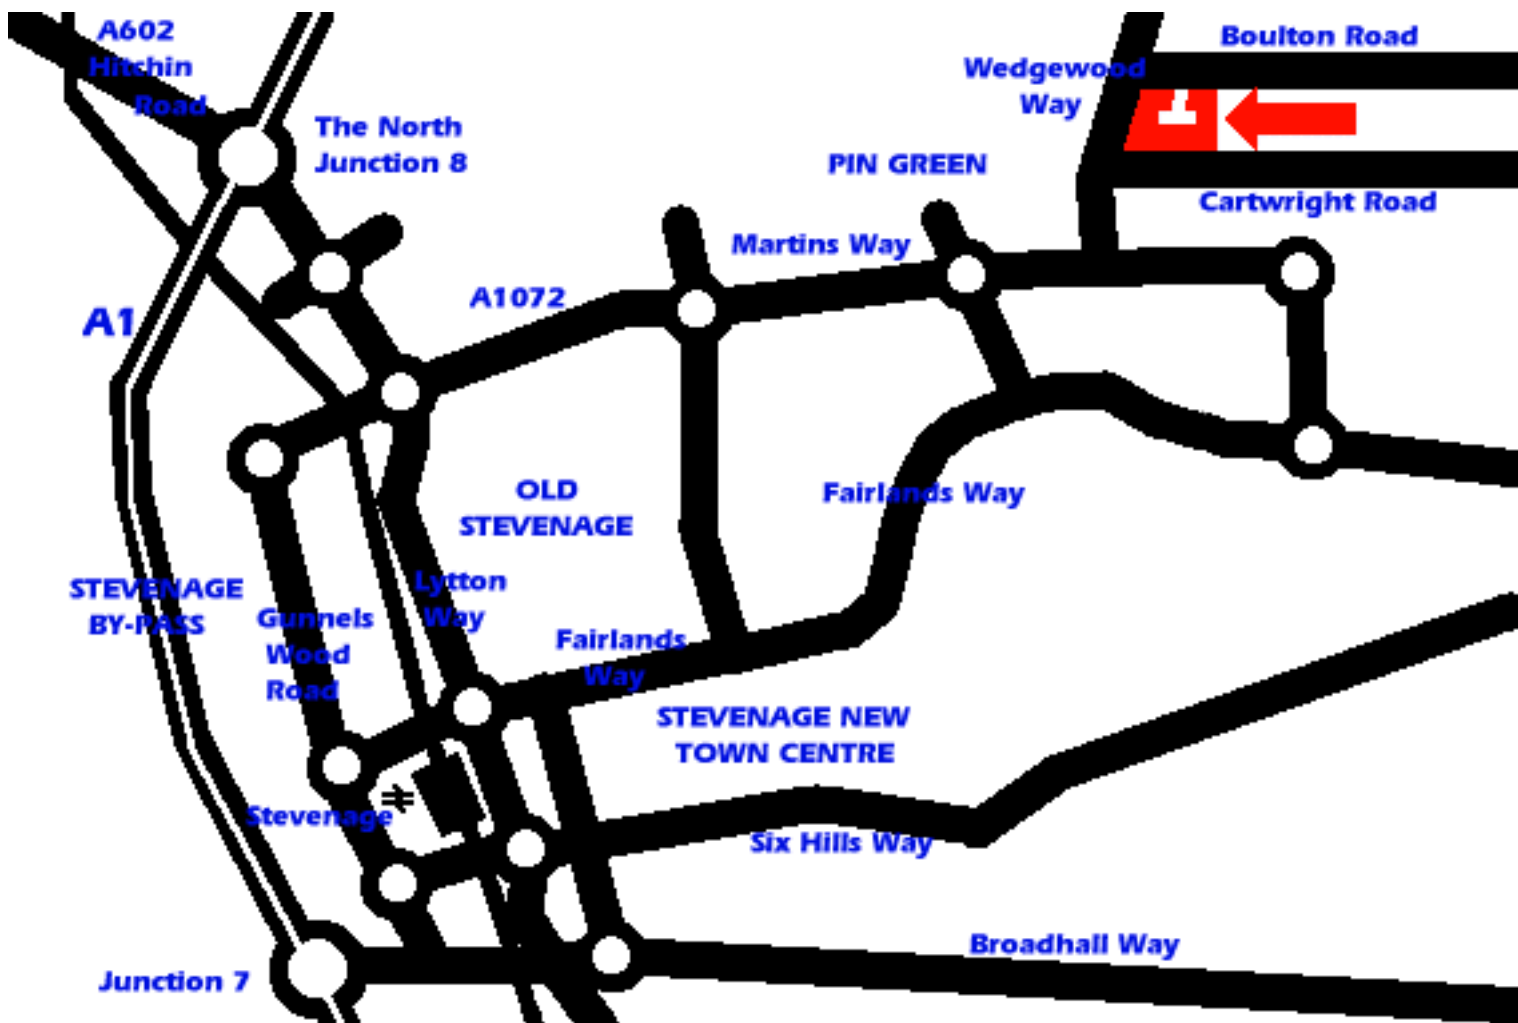

Road Map of Stevenage Area

[Click here for local roadmap](#) | [Click here for directions](#)

Road Map of Stevenage Area

[Click here for directions](#)

Directions to 2001

From the North or South

Leave the A1(M) at Junction 8. (Stevenage North).

*At the roundabout follow signs A602 Stevenage.

Straight on at next roundabout (Lister hospital on your left).

At next roundabout turn left (A1072 - Martins Way) signposted Pin Green.

**In approximately ½ mile carry straight on at roundabout and in a further ¼ mile carry straight on at next roundabout.

From the West (Luton & Hitchin)

Approach Stevenage on the A602. This road goes under the A1(M) at Junction 8.

Follow directions from A1 above.(*)

From the South East (Stansted & Hertford)

Approach Stevenage from the direction of Hertford.

Follow signs to Town Centre/Railway Station and then A1(M) North /A602 Hitchin.

On leaving 'Old Town' via Lytton Way, turn right at the A1072 Gunnelwood Road/Martins Way roundabout - signposted Pin Green.